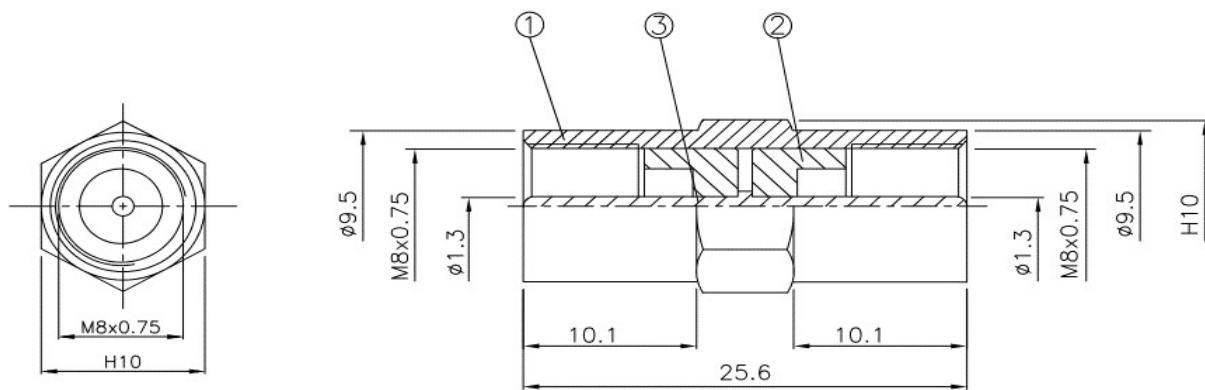

NI - 106

FME Verbinder male

NO	DESCRIPTION	MATERIAL	Q' TY	FINISH
1	BODY	BRASS	1	NICKEL
2	INSULATION	DELTRIN	2	DELTRIN
3	PIN	BRASS	1	GOLD